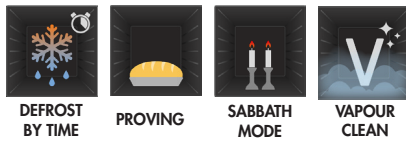

SOA6101TS
60CM LINEA MULTI-FUNCTION OVEN

MADE IN ITALY
Since 1948

VAPOUR CLEAN

Smeg's Ever Clean enamel's tough surface has a glassy finish, so a simple spray of water and detergent around the cavity in conjunction with the Vapour Clean option will generate heat and steam to soften any grease for a wipe-clean result.

EVER CLEAN ENAMEL

The superior quality of Smeg's patented Ever Clean enamel, which is highly durable and easy to clean, is the result of nearly 70 years of enameling expertise; ensuring long-life performance of every Smeg oven.

TEN TRADITIONAL COOKING FUNCTIONS:

OTHER FUNCTIONS:

MINIMALIST DESIGN

Distinctive products that incorporate modern minimalist design trends, the Linea aesthetic is characterised by symmetrical lines, balance and light. Any combination of premium Linea appliances will make a real style statement in the kitchen.

SOA6101TS

60CM LINEA MULTI-FUNCTION OVEN

MADE IN ITALY
Since 1948

OVEN FEATURES

EAN	8017709313197
Dimensions	597mmW x 592mmH x 548mmD (excludes door and handle)
Finish	Silver
Cooking functions	10
Other functions	4
Display	CompactScreen
Gross volume	78L
Net volume	68L
Shelf positions	5
Thermostat	30° C - 280° C
Smart cooking	No
Cooking with probe	No
DeltaT cooking	No
SameTime	No
Multi-step cooking	No
Rapid pre-heat	Yes
Instant GO	No
Installation	Built-in
Cleaning	Vapour Clean
Lighting	2 x 40W Halogen
Safety	Thermal protection system, control lock
Timer	Delay start and automatic end cooking 1 x Minute minder
Door	Soft close
Power	220-240V, 50/60Hz 3000W 13A Connection
Warranty	Five years parts and labour