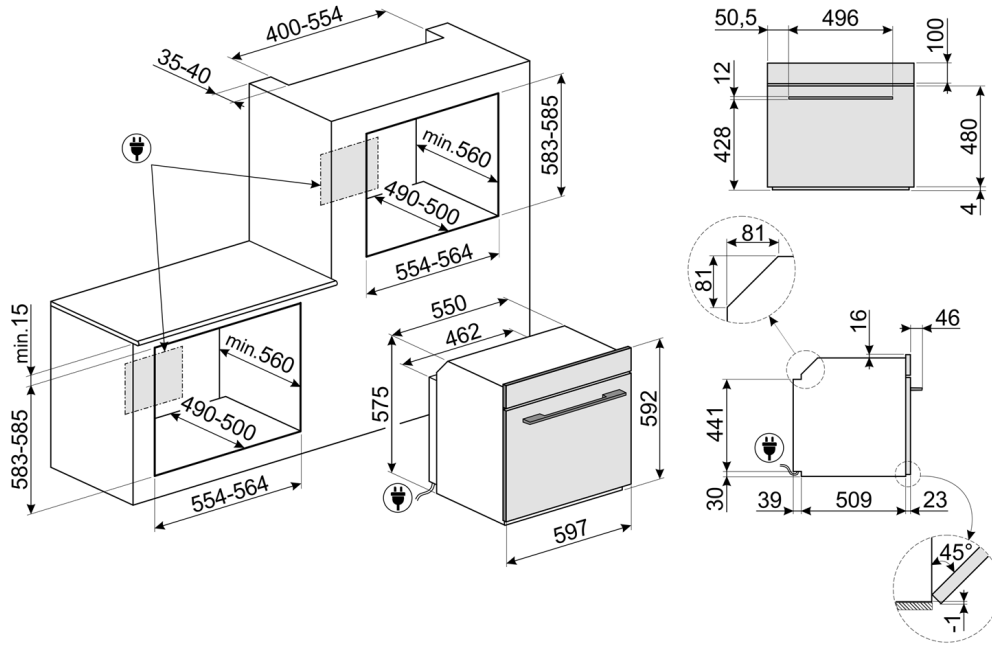

SOA6101TS

60CM LINEA MULTI-FUNCTION OVEN

MADE IN ITALY
Since 1948

OVEN FEATURES

EAN	8017709313197
Dimensions	597mmW x 592mmH x 548mmD (excludes door and handle)
Finish	Silver
Cooking functions	10
Other functions	4
Display	CompactScreen
Gross volume	78L
Net volume	68L
Shelf positions	5
Thermostat	30° C - 280° C
Smart cooking	No
Cooking with probe	No
DeltaT cooking	No
SameTime	No
Multi-step cooking	No
Rapid pre-heat	Yes
Instant GO	No
Installation	Built-in
Cleaning	Vapour Clean
Lighting	2 x 40W Halogen
Safety	Thermal protection system, control lock
Timer	Delay start and automatic end cooking 1 x Minute minder
Door	Soft close
Power	220-240V, 50/60Hz 3000W 13A Connection
Warranty	Five years parts and labour

OVEN FUNCTIONS

TEN TRADITIONAL COOKING FUNCTIONS:

OTHER FUNCTIONS:

INCLUDED ACCESSORIES

- 1 x Chrome grill insert
- 1 x Chrome shelf
- 1 x ET50 - 50mm enamelled baking tray

OPTIONAL ACCESSORIES

- ET20 - 20mm enamelled baking tray
- ET50 - 50mm enamelled baking tray
- GTP2 - Partial telescopic guides
- GTT2 - Full telescopic guides
- BBQ - Double sided teflon coated aluminum BBQ tray
- AIRFRY - Air fry rack
- STONE - Pizza stone

SOA6101TS
60CM LINEA MULTI-FUNCTION OVEN

MADE IN ITALY
Since 1948

Dimensions	597mmW x 592mmH x 548mmD (excludes door and handle)
Power	220-240V, 50/60Hz 3000W 13A Connection

PLEASE NOTE: drawings are not to scale. They are to assist only.
WARNING: technical specifications and product sizes can be varied by the manufacturer without notice.
Cutouts for appliances should only be by physical product measurements. The above information is indicative only.