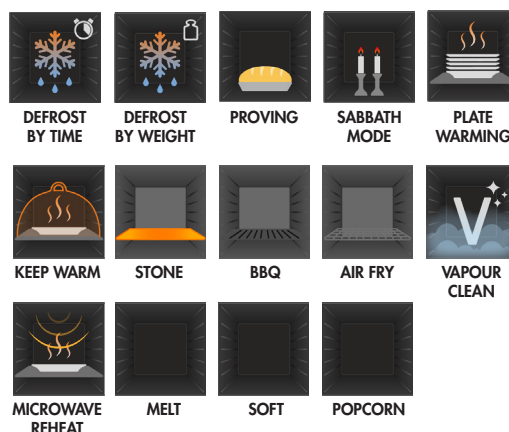

MULTI-POINT TEMPERATURE PROBE

Cook like a professional. The multi-point probe measures the internal temperature of your food at three different points for precise cooking results.

VIVOSCREEN MAX

Intuitive, easy to read and simple to use. An extra large display boasting full colour and high definition images illustrate the extensive range of automatic programmes for smart cooking.

OTHER FUNCTIONS:

SMEGCONNECT

Introducing a new generation of connected Smeg appliances. SmegConnect brings Wi-Fi connectivity into the kitchen. The SmegConnect app allows you to monitor and remotely control compatible appliances through your smartphone or tablet (iOS and Android).

SOA4606WM2PNR

COMPACT DOLCE STIL NOVO SPEEDWAVE OVEN

MADE IN ITALY
Since 1948

OVEN FEATURES

EAN	8017709313869
Dimensions	597mmW x 454mmH x 548mmD (excludes door and handle)
Finish	Black eclipse glass with copper trim
Cooking functions	15
Other functions	14
Microwave power	900W
Inverter	Yes
Stirrer	Yes
Display	VivoScreen Max
Gross volume	50L
Net volume	40L
Shelf positions	2
Thermostat	30° C - 250° C
Smart cooking	Yes (150 automatic programmes)
Cooking with probe	Yes
DeltaT cooking	Yes
SameTime	Yes
Multi-step cooking	Yes (3 step)
Rapid pre-heat	Yes
Instant GO	Yes
Connectivity	Wi-Fi
Installation	Built-in
Cleaning	Vapour Clean
Lighting	1 x LED
Safety	Thermal protection system, control lock
Timer	Delay start and automatic end cooking 3 x Minute minder
Door	Soft open and close
Power	220-240V, 50/60Hz 3100W 14A Connection
Warranty	Five years parts and labour

TEN TRADITIONAL COOKING FUNCTIONS:

FIVE MICROWAVE COOKING FUNCTIONS:

OTHER FUNCTIONS:

INCLUDED ACCESSORIES

- 1 x Chrome grill insert
- 1 x Premium chrome shelf
- 1 x Glass tray
- 1 x Multi-point temperature probe
- 1 x Full telescopic guides
- 1 x Boiling rod