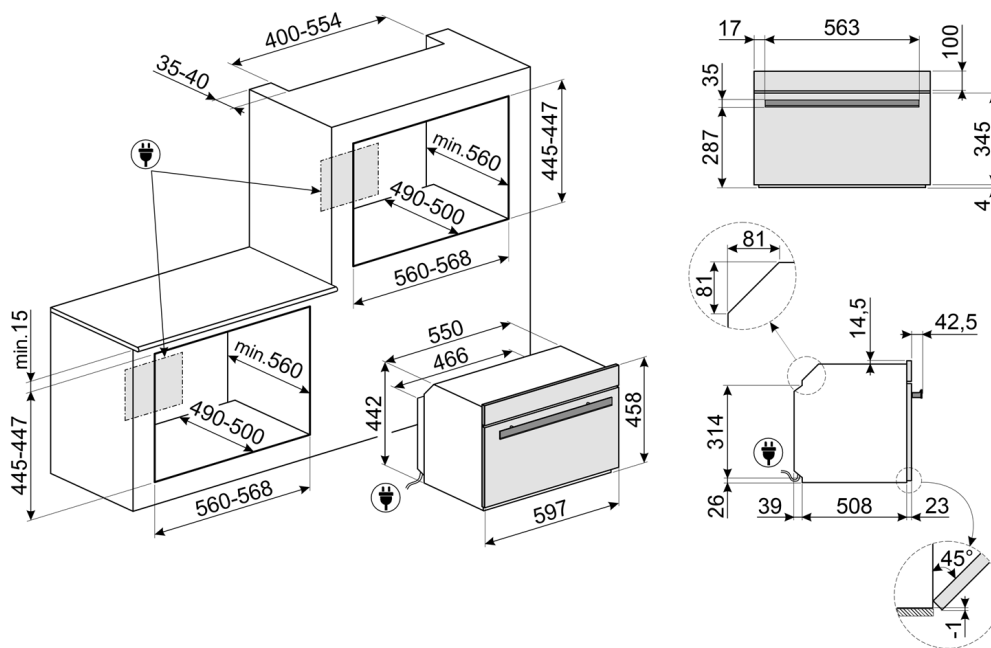

SOA4606WM2PNR
COMPACT DOLCE STIL NOVO SPEEDWAVE OVEN

MADE IN ITALY
Since 1948

MATCHES WELL WITH:

SOPA6606WS2PNR
DOLCE STIL NOVO 60CM PYRO STEAM OVEN

CPRT615NR
DOLCE STIL NOVO WARMING DRAWER

Dimensions	597mmW x 454mmH x 548mmD (excludes door and handle)
Power	220-240V, 50/60Hz 3100W 14A Connection

PLEASE NOTE: drawings are not to scale. They are to assist only.
WARNING: technical specifications and product sizes can be varied by the manufacturer without notice.
Cutouts for appliances should only be by physical product measurements. The above information is indicative only.