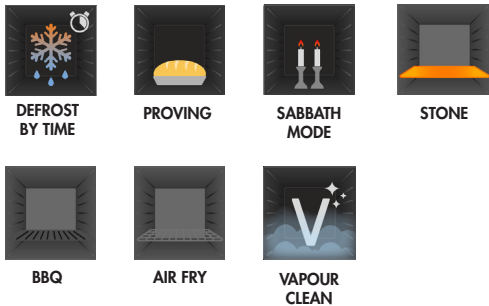

EASY TO READ DISPLAY

Thanks to a user-friendly display with large easy-to-read graphics, oven programming is taken to a whole new level making cooking a true pleasure.

EVER CLEAN ENAMEL

The superior quality of Smeg's signature Ever Clean enamel, which is highly durable and easy to clean, is the result of nearly 70 years of enameling expertise; ensuring long-life performance of every Smeg oven.

EIGHT TRADITIONAL COOKING FUNCTIONS:

FOUR MICROWAVE COOKING FUNCTIONS:

MINIMALIST DESIGN

Distinctive products that incorporate modern minimalist design trends, the Linea aesthetic is characterised by symmetrical lines, balance and light. Any combination of premium Linea appliances will make a real style statement in the kitchen.

OTHER FUNCTIONS:

SOA4102M1S

COMPACT LINEA SPEED OVEN

MADE IN ITALY
Since 1948

OVEN FEATURES

EAN	8017709313913
Dimensions	597mmW x 454mmH x 548mmD (excludes door and handle)
Finish	Silver
Cooking functions	12
Other functions	7
Microwave power	850W
Inverter	No
Stirrer	No
Display	EvoScreen
Gross volume	50L
Net volume	40L
Shelf positions	2
Thermostat	30° C - 250° C
Smart cooking	No
Cooking with probe	No
DeltaT cooking	No
SameTime	No
Multi-step cooking	No
Rapid pre-heat	Yes
Instant GO	Yes
Installation	Built-in
Cleaning function	Vapour Clean
Lighting	1 x 40W Halogen
Safety	Thermal protection system, control lock
Timer	Delay start and automatic end cooking 1 x Minute minder
Door	Soft open and close
Power	220-240V, 50/60Hz 3300W 14A Connection
Warranty	Five years parts and labour

OVEN FUNCTIONS

EIGHT TRADITIONAL COOKING FUNCTIONS:

FOUR MICROWAVE COOKING FUNCTIONS:

OTHER FUNCTIONS:

INCLUDED ACCESSORIES

- 1 x Chrome grill insert
- 1 x Chrome shelf
- 1 x Glass tray

OPTIONAL ACCESSORIES