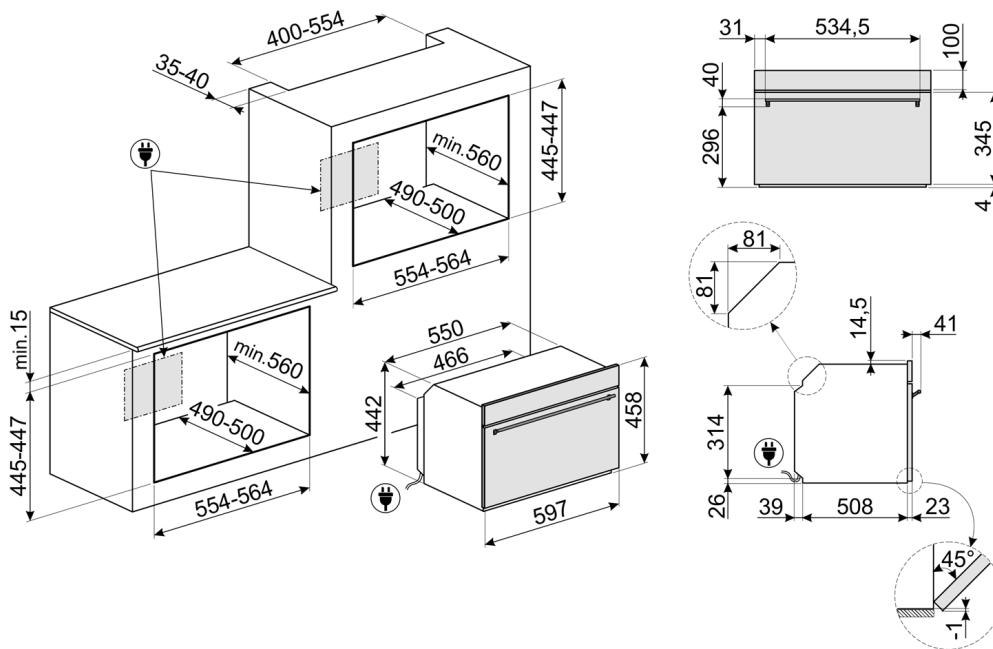

SOA4102M1S

COMPACT LINEA SPEED OVEN

MADE IN ITALY
Since 1948

MATCHES WELL WITH:

SOPA6102S2PS
LINEA PYROSTEAM OVEN

SOPA6102TS
LINEA PYRO OVEN

Dimensions	597mmW x 454mmH x 548mmD (excludes door and handle)
Power	220-240V, 50/60Hz 3300W 14A Connection
Warranty	Five years parts and labour

PLEASE NOTE: drawings are not to scale. They are to assist only.
WARNING: technical specifications and product sizes can be varied by the manufacturer without notice.
Cutouts for appliances should only be by physical product measurements. The above information is indicative only.