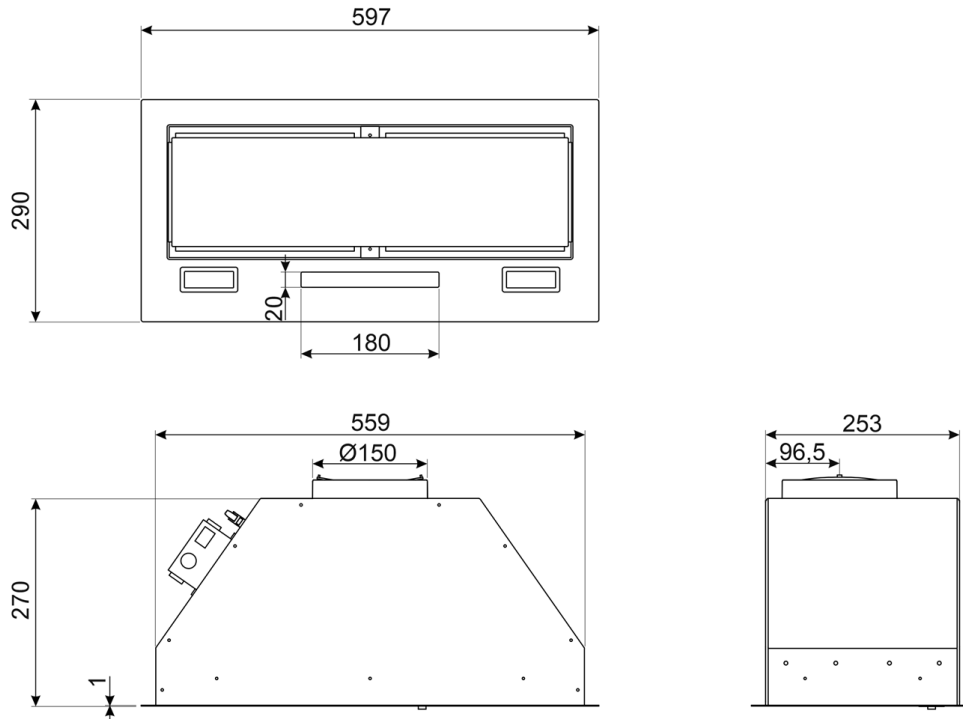

RANGEHOOD FEATURES

EAN	8017709336592
Dimensions	597mmW x 270mmH x 290mmD
Finish	Stainless steel with black glass
Hood type	Fully integrated
Installation	Undermount
Motor	1 x 230W
Max airflow	660 m ³ /h (IEC 61591)
Noise rating	49 - 67 dB(A) (IEC 60704-2-13)
Illumination	2 x 2.3W LED
Dimmer mode	Yes
Light colour temperature range	2700° - 4000° K
Speeds	3
Intensive speed	Yes
24 hour air filter function	Yes
Autovent 2.0	Yes
Time setting options	Automatic switch off
Control	Back-lit touch control
Supplied accessories	2 x aluminium anti-grease filters
Ducting Options	Duct to atmosphere or recirculate — 1 x 150mm diameter ducting required
Power	220 – 240V, 50 – 60Hz 10A Connection (3-pin plug)
Warranty	Five years parts and labour

Dimensions	597mmW x 270mmH x 290mmD
Power	220 – 240V, 50 – 60Hz 10A Connection (3-pin plug)
Warranty	Five years parts and labour

PLEASE NOTE: drawings are not to scale. They are to assist only.
WARNING: technical specifications and product sizes can be varied by the manufacturer without notice.
Cutouts for appliances should only be by physical product measurements. The above information is indicative only.