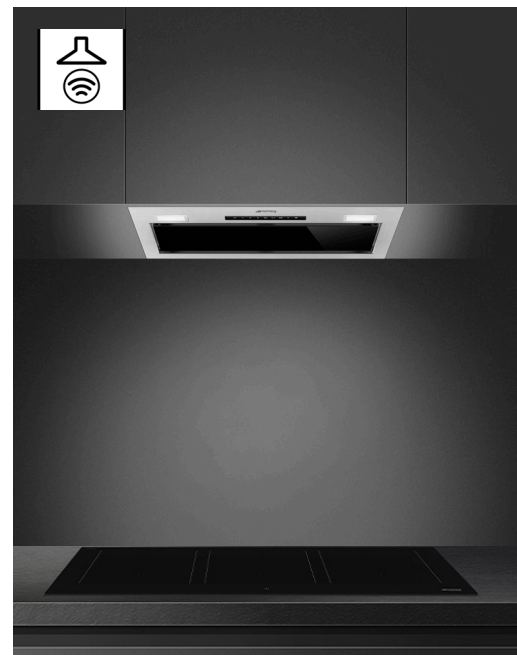

KSGAU6P4VN 60CM UNDERMOUNT RANGEHOOD

MADE IN ITALY
Since 1948

AUTOVENT 2.0

A smart technology system that uses Bluetooth to connect compatible Smeg induction cooktops to the rangehood and automatically adjusts the extraction speed based on the temperature and power of the paired induction cooktop.

RANGEHOOD FEATURES

EAN	8017709336592
Dimensions	597mmW x 270mmH x 290mmD
Finish	Stainless steel with black glass
Hood type	Fully integrated
Installation	Undermount
Motor	1 x 230W
Max airflow	660 m ³ /h (IEC 61591)
Noise rating	49 - 67 dB(A) (IEC 60704-2-13)
Illumination	2 x 2.3W LED
Dimmer mode	Yes
Light colour temperature range	2700° - 4000° K
Speeds	3
Intensive speed	Yes
24 hour air filter function	Yes
Autovent 2.0	Yes
Time setting options	Automatic switch off
Control	Back-lit touch control
Supplied accessories	2 x aluminium anti-grease filters
Ducting Options	Duct to atmosphere or recirculate — 1 x 150mm diameter ducting required
Power	220 – 240V, 50 – 60Hz 10A Connection (3-pin plug)
Warranty	Five years parts and labour

CLEAN AIR

The 24 hour air exchange function makes the rangehood work for 10 minutes, every hour at very low speed and low noise, for up to 24 hours to purify the air of the house, with low energy impact.

ADJUSTABLE LIGHT COLOUR INTENSITY

The Dimmer function allows the temperature of the light to change gradually and circularly from cold to warm.

INTENSIVE FUNCTION

Operate the hood at maximum power with the Intensive function, helping to speed up the elimination of the most persistent odours.