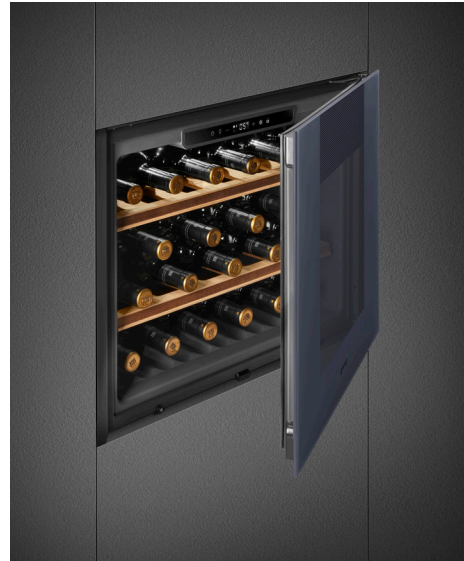

CVI121G

COMPACT LINEA WINE CELLAR
RIGHT-HAND HINGE (REVERSIBLE)

MADE IN ITALY

Since 1948

21 BOTTLE CAPACITY

Storage of up to 21 Bordeaux (750ml) bottles. Perfectly shaped housings provide ample storage for different shaped bottles. Champagne and magnums can be stored horizontally without risk of sliding.

WINE CELLAR FEATURES

EAN	8017709325220
Dimensions	596mmW x 457mmH x 560mmD
Finish	Neptune Grey
Capacity	21 bottles (750ml Bordeaux style)
Door	UV resistant glass door Push pull system Reversible
Shelves	1 x fixed shelf 2 x removable shelves on telescopic guide rails
Display	LCD with internal touch control
Thermostat	5° C - 20° C
Temperature Zones	Yes, 1
Installation	Built-in
Cooling	Fan assisted
Air Filter	Activated charcoal filter
Lighting	LED internal light
Safety	Control lock Temperature alarm Door open alarm
Power	220-240V, 50/60Hz 40W 0.4A Connection
Warranty	Five years parts and labour

UV RESISTANT GLASS

Solar light and UV rays can alter a wine's structure, ruining its balance and flattening its scent. Layered glass panels in Smeg's built-in wine cellars protect wine from damaging light whilst providing maximum transparency.

SLIDING OAK RACKS

Telescopic sliding oak shelves allow for easy placement, storage and removal. The smooth movement prevents disturbance of wine sediment. Made in Italy, these racks are crafted from the same oak as traditional wine barrels.