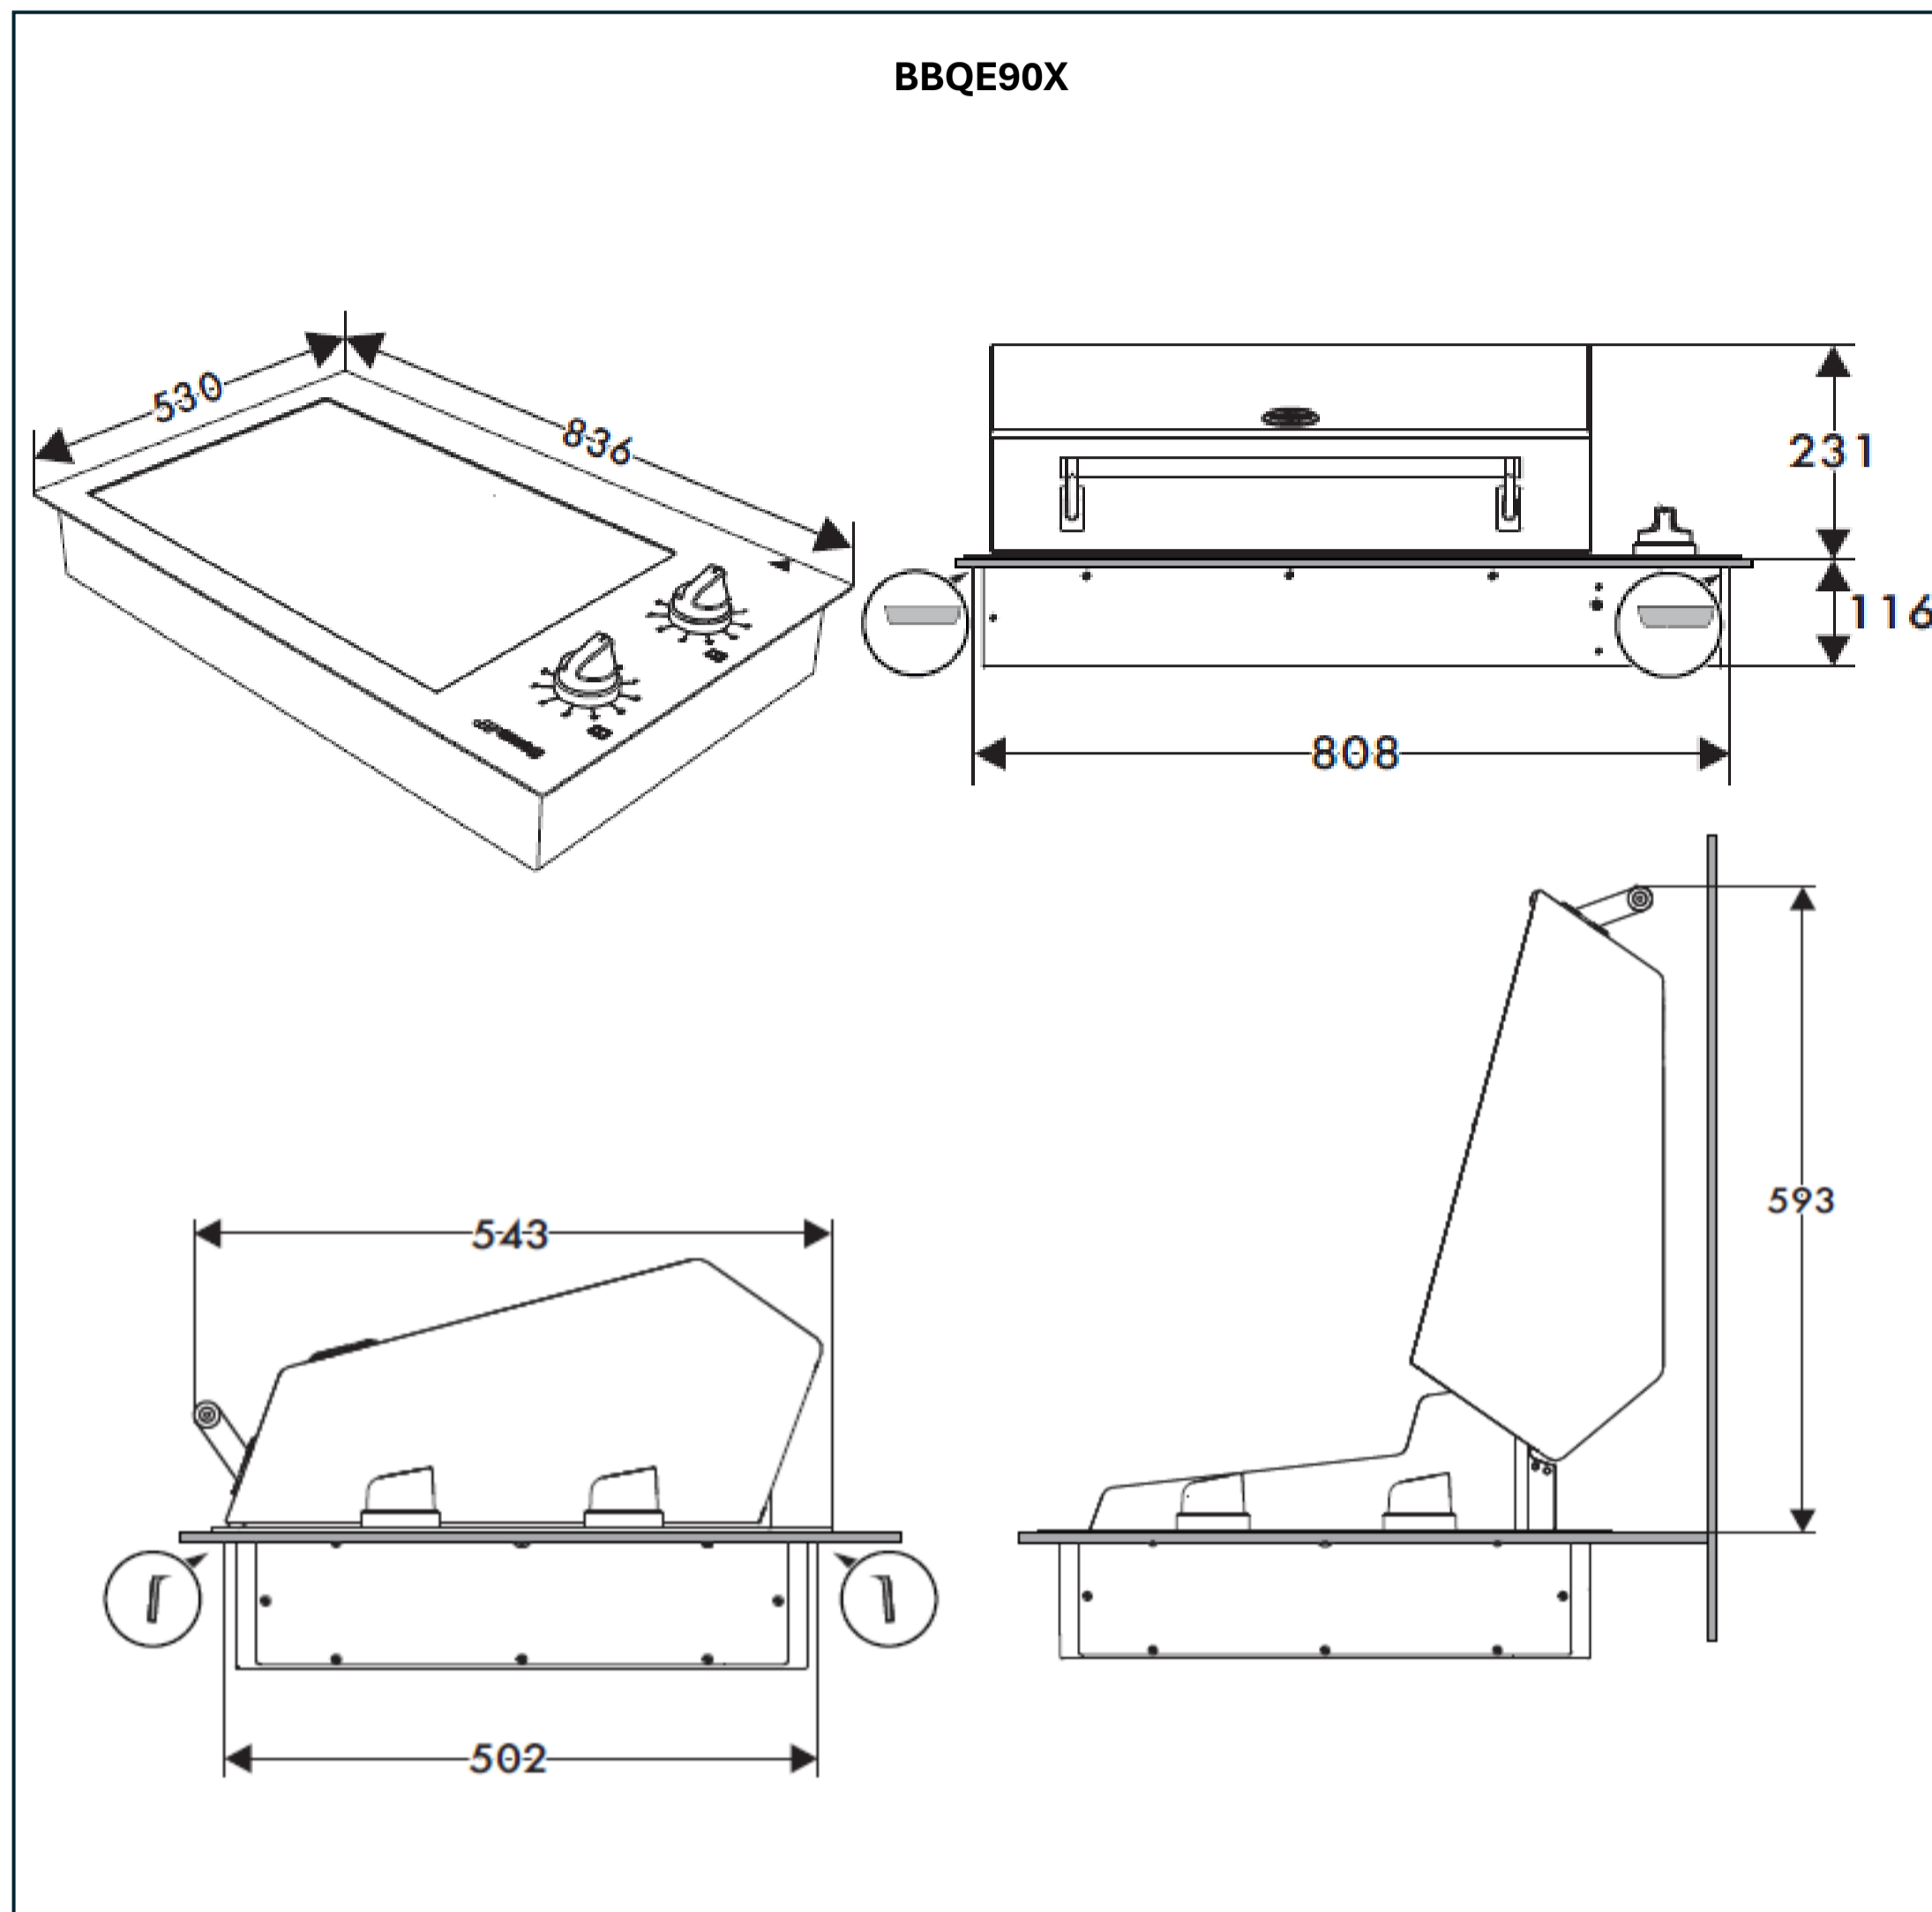

EAN – 8017709358327

FINISH

- AISI 316 Marine Grade stainless steel on all outer surfaces
- AISI 304 Commercial Grade stainless steel on all cooking surfaces

SIZE – 836 mm W x 530 mm D x 116 mm H

FEATURES

- Stainless steel control knobs
- One cast-iron grill plate
- One cast-iron teppanyaki plate
- Two stainless steel drip trays
- Removable lid
- Two tilting heating elements
- Advanced insulation – ensuring faster cooking, energy efficiency and cool exterior
- Laser-etched control panel
- Safety thermostat

BBQE90XAU – 90 cm built-in electric barbecue

A min. 70 mm

B max. 50 mm

BBQE60X	BBQE90X	BBQE12X
X (mm)		
517 - 522	811 - 816	1110 - 1115
Y (mm)		
505 - 510	505 - 510	505 - 510
A (mm)		
min 200	min 200	min 200
B (mm)		
min 78	min 78	min 78