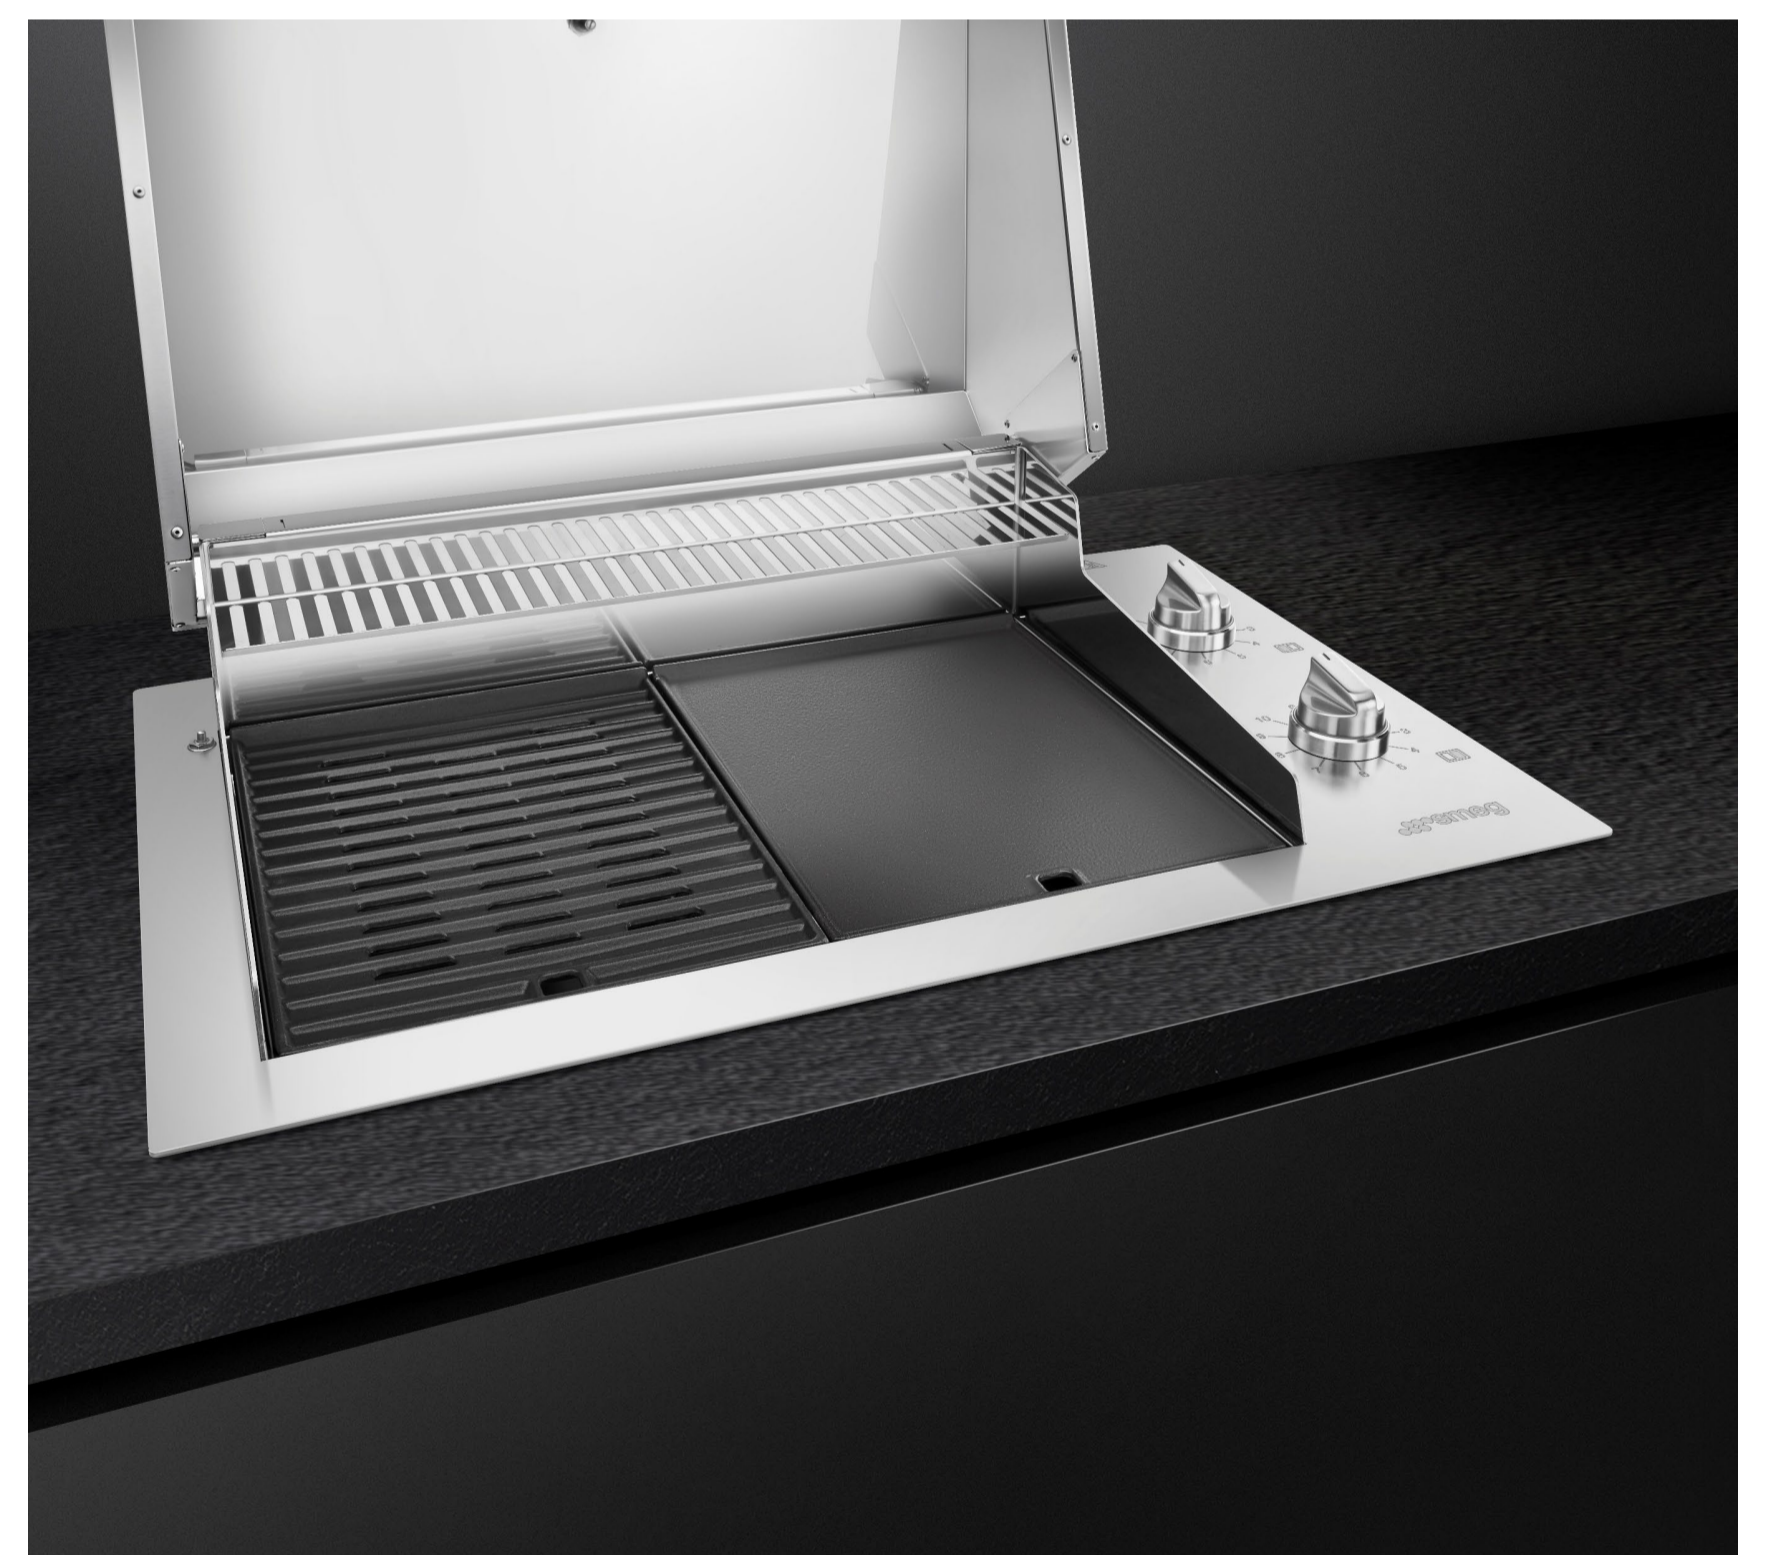

BBQE90XAU – 90 cm built-in electric barbecue

A mid-sized BBQ offering enhanced cooking power and versatility.

Unmatched durability and style with our BBQ crafted from premium AISI 316 stainless steel – built to withstand the elements and deliver exceptional performance, year after year.

EAN – 8017709358327

FINISH

- AISI 316 Marine Grade stainless steel on all outer surfaces
- AISI 304 Commercial Grade stainless steel on all cooking surfaces

SIZE – 836 mm W x 530 mm D x 116 mm H

FEATURES

- Stainless steel control knobs
- One cast-iron grill plate
- One cast-iron teppanyaki plate
- Two stainless steel drip trays
- Removable lid
- Two tilting heating elements
- Advanced insulation – ensuring faster cooking, energy efficiency and cool exterior
- Laser-etched control panel
- Safety thermostat

BBQE90XAU – 90 cm built-in electric barbecue

A min. 70 mm

B max. 50 mm

BBQE60X	BBQE90X	BBQE12X
X (mm)		
517 - 522	811 - 816	1110 - 1115
Y (mm)		
505 - 510	505 - 510	505 - 510
A (mm)		
min 200	min 200	min 200
B (mm)		
min 78	min 78	min 78