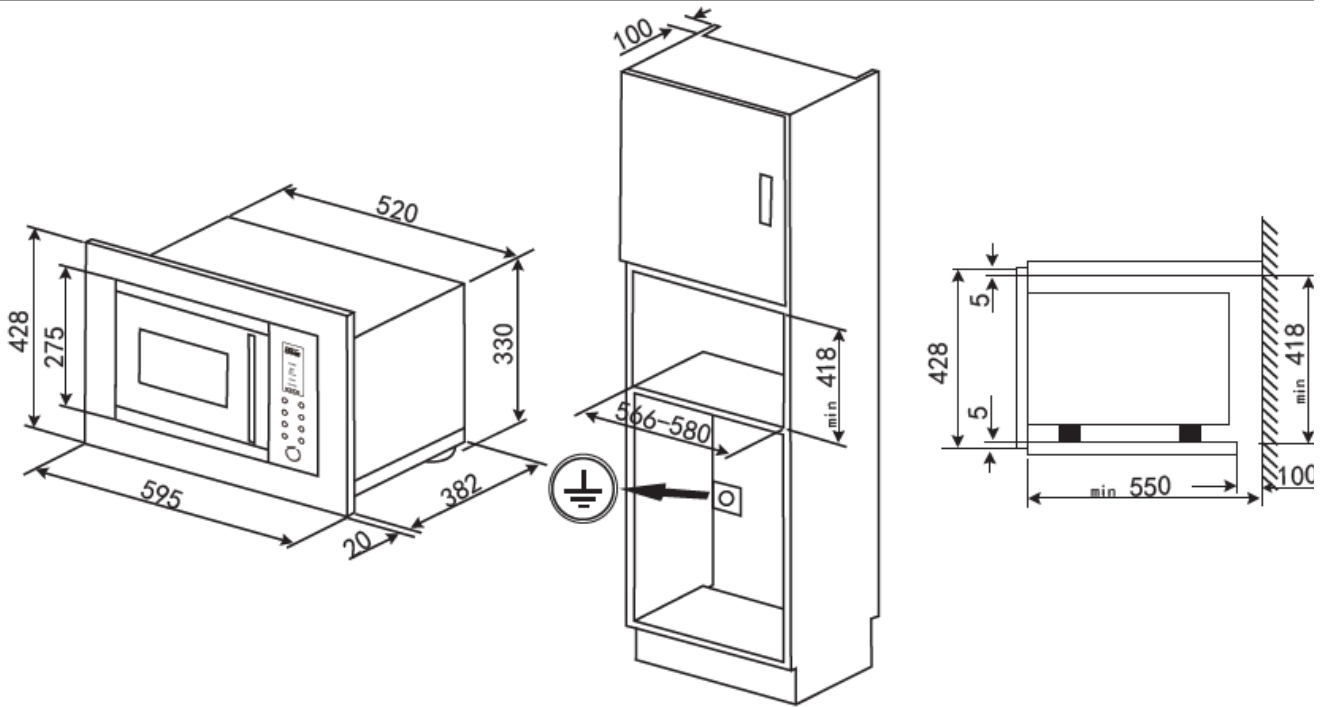

DEFROST

Defrost up to 2kg of food quickly and easily by selecting the Defrost program and entering the food weight for automatic calculation of microwave power and time.

CHILD SAFETY LOCK

Easily prevent careless access to the microwave functions by pressing the "Auto Menu" and "Clock/Timer" buttons at the same time for two seconds.

SMO31MBT

31 L BUILT-IN MICROWAVE WITH TRIMKIT

PLEASE NOTE: drawings are not to scale. They are to assist only.

WARNING: technical specifications and product sizes can be varied by the manufacturer without notice.