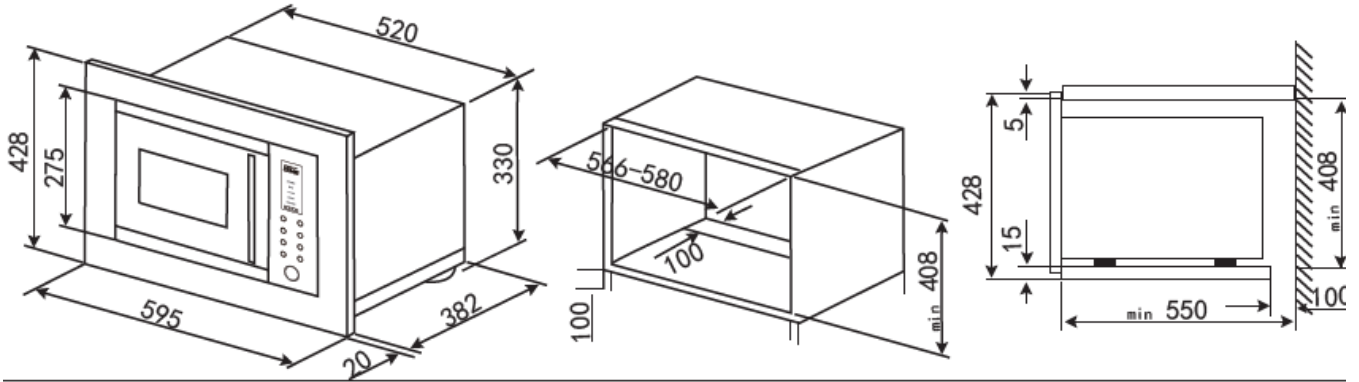

SMO31MBT

31 L BUILT-IN MICROWAVE WITH TRIMKIT

PLEASE NOTE: drawings are not to scale. They are to assist only.

WARNING: technical specifications and product sizes can be varied by the manufacturer without notice.

Cutouts for appliances should only be by physical product measurements. The above information is indicative only.