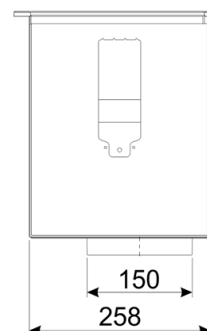

RANGEHOOD FEATURES

EAN	8017709281175
Dimensions	600mmW x 315mmH x 295mmD
Finish	Stainless Steel
Hood type	Integrated rangehood
Installation	Undermount
Motor	1 x 275W
Max airflow	679 m ³ /h (IEC 61591)
Noise rating	50 - 72 dB(A) (IEC 60704-2-13)
Illumination	4 x 1W LED
Dimmer mode	No
Light colour temperature range	3000 °K
Speeds	3 + Intensive
Intensive speed	Yes
Time setting options	Automatic switch off
Control	LED back-lit electronic buttons
Supplied accessories	1 x stainless steel anti-grease filter
Optional accessories	FLT6 2pc charcoal filter kit KITALLFC universal filter
Ducting Options	Duct to atmosphere or recirculate — 2 x 150mm diameter ducting required
Power	220 – 240V, 50 – 60Hz 10A Connection (3-pin plug)
Warranty	Five years parts and labour

MADE IN ITALY
Since 1948

Dimensions	600mmW x 315mmH x 295mmD
Power	220-240V, 50Hz 10A (3-pin plug)
Warranty	Five years parts and labour

PLEASE NOTE: drawings are not to scale. They are to assist only.
WARNING: technical specifications and product sizes can be varied by the manufacturer without notice.
Cutouts for appliances should only be by physical product measurements. The above information is indicative only.