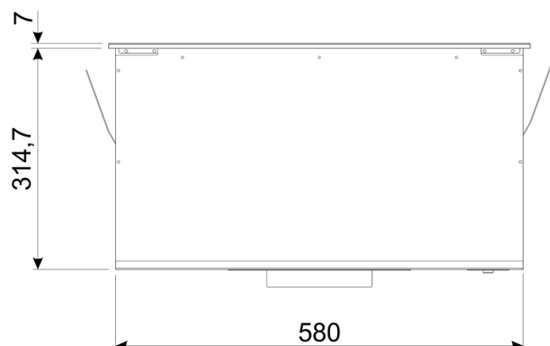

RANGEHOOD FEATURES

EAN	8017709281175
Dimensions	600mmW x 315mmH x 295mmD
Finish	Stainless Steel
Hood type	Integrated rangehood
Installation	Undermount
Motor	1 x 275W
Max airflow	679 m ³ /h (IEC 61591)
Noise rating	50 - 72 dB(A) (IEC 60704-2-13)
Illumination	4 x 1W LED
Dimmer mode	No
Light colour temperature range	3000 °K
Speeds	3 + Intensive
Intensive speed	Yes
Time setting options	Automatic switch off
Control	LED back-lit electronic buttons
Supplied accessories	1 x stainless steel anti-grease filter
Optional accessories	FLT6 2pc charcoal filter kit KITALLFC universal filter
Ducting Options	Duct to atmosphere or recirculate — 2 x 150mm diameter ducting required
Power	220 – 240V, 50 – 60Hz 10A Connection (3-pin plug)
Warranty	Five years parts and labour

MADE IN ITALY
Since 1948

Dimensions	600mmW x 315mmH x 295mmD
Power	220-240V, 50Hz 10A (3-pin plug)
Warranty	Five years parts and labour

PLEASE NOTE: drawings are not to scale. They are to assist only.
WARNING: technical specifications and product sizes can be varied by the manufacturer without notice.
Cutouts for appliances should only be by physical product measurements. The above information is indicative only.