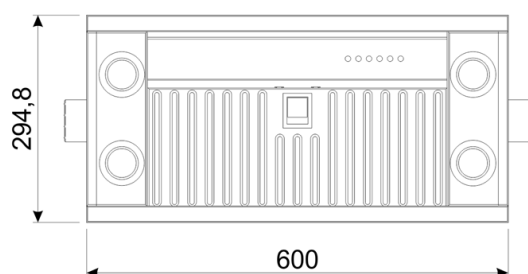

RANGEHOOD FEATURES

EAN	8017709281175
Dimensions	600mmW x 315mmH x 295mmD
Finish	Stainless Steel
Hood type	Integrated rangehood
Installation	Undermount
Motor	1 x 275W
Max airflow	679 m ³ /h (IEC 61591)
Noise rating	50 - 72 dB(A) (IEC 60704-2-13)
Illumination	4 x 1W LED
Dimmer mode	No
Light colour temperature range	3000 °K
Speeds	3 + Intensive
Intensive speed	Yes
Time setting options	Automatic switch off
Control	LED back-lit electronic buttons
Supplied accessories	1 x stainless steel anti-grease filter
Optional accessories	FLT6 2pc charcoal filter kit KITALLFC universal filter
Ducting Options	Duct to atmosphere or recirculate — 2 x 150mm diameter ducting required
Power	220 – 240V, 50 – 60Hz 10A Connection (3-pin plug)
Warranty	Five years parts and labour

MADE IN ITALY
Since 1948

Dimensions	600mmW x 315mmH x 295mmD
Power	220-240V, 50Hz 10A (3-pin plug)
Warranty	Five years parts and labour

PLEASE NOTE: drawings are not to scale. They are to assist only.
WARNING: technical specifications and product sizes can be varied by the manufacturer without notice.
Cutouts for appliances should only be by physical product measurements. The above information is indicative only.