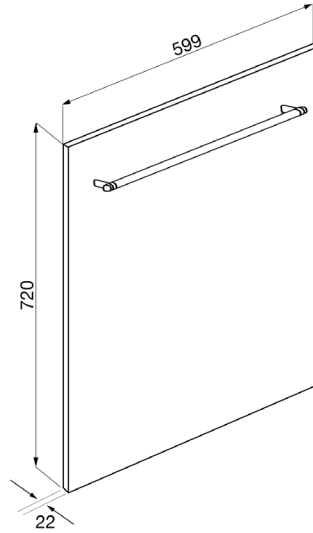

**KIT82CX**  
CLASSIC STAINLESS STEEL DOOR KIT TO SUIT DWAFI6224-4  
DISHWASHER

KIT82CX  
8017709310646  
Stainless steel

PLEASE NOTE: Classic stainless steel door panel only compatible with DWAFI6224-4 fully integrated dishwasher