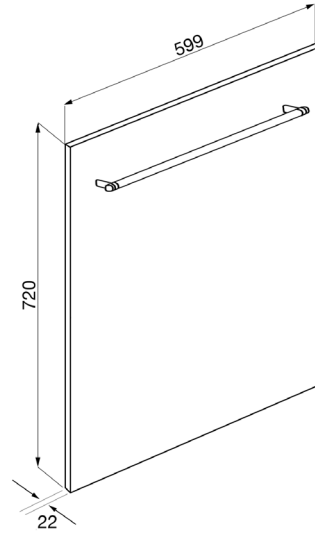

KIT82CN
CLASSIC MATTE BLACK DOOR KIT TO SUIT DWAFI6224-4
DISHWASHER

KIT82CN
8017709336059
Matte black

PLEASE NOTE: Classic matte black door panel only compatible with DWAFI6224-4 fully integrated dishwasher