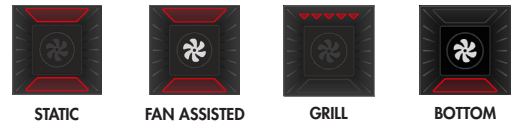

FEATURES

Dimensions	500mmW x 400mmH x 500mmD (with handle)
Finish	Plastic body Black glass
Cooking functions	7
Other functions	4
Automatic Recipes	33
Steam range	20 - 70% (Fan assisted + steam) 100% (Pure steam)
Steam delivery	Injection
Display	Colour LCD
Volume	30L
Water tank capacity	800mL
Shelf positions	3
Thermostat	40° C - 230° C
Cleaning	Vapour clean
Lighting	1 x Halogen
Safety	Control lock
Timer	Automatic end cooking
Power	220 - 240V, 50/60Hz 1800W 10A Connection
Warranty	Two years parts and labour

FOUR TRADITIONAL COOKING FUNCTIONS: